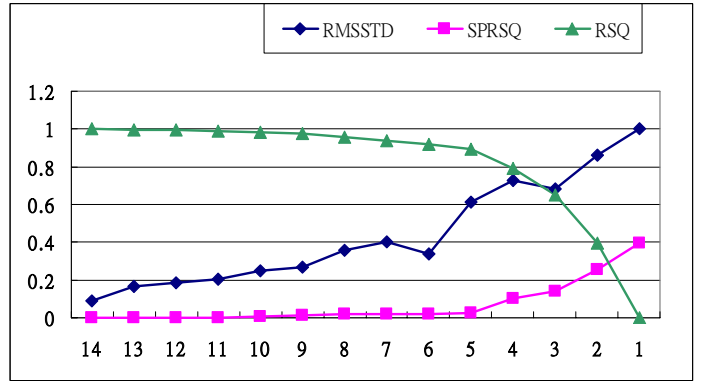

附錄二 群集評量指標圖

塑膠產業(A=5)

2003 2Q → 3 組