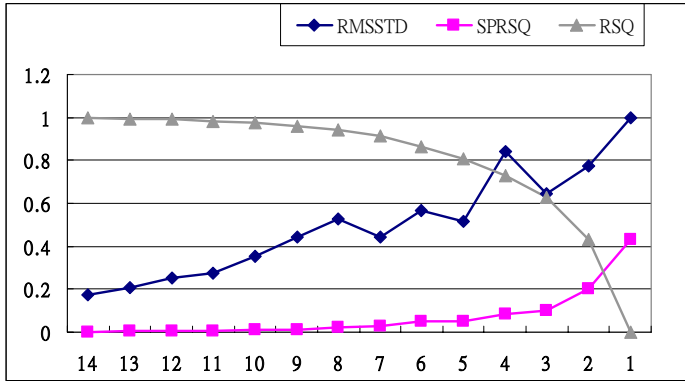

附錄二 群集評量指標圖

塑膠產業(A=5)

2003 1Q → 3 組